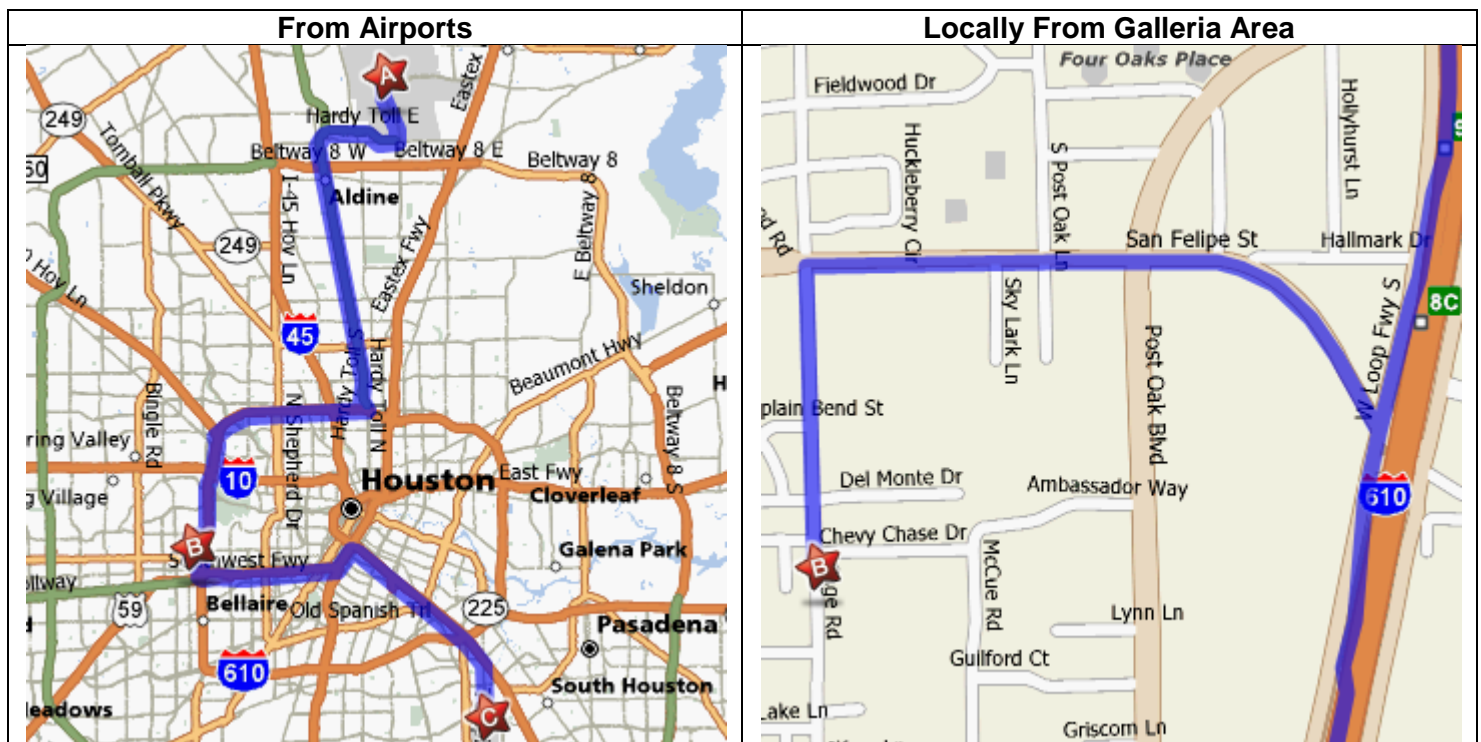

From Bush Intercontinental Airport (A)	From Hobby Airport (C)
1. I-45 South	1. I-45 North
2. Exit I-610 West	2. Exit I-610 West
3. Follow I-610 South	3. Follow I-610 North
4. Exit San Felipe and head West (Right)	4. Exit San Felipe and head West (Left)

From the San Felipe Exit
1. Get on San Felipe heading West
2. Turn left onto Sage Road

2121 Sage Road, Suite 300 (B)
<ul style="list-style-type: none"> <li>• Surface parking is available</li> <li>• Suite 300 is the first door on the right after exiting the elevator to the right</li> </ul>